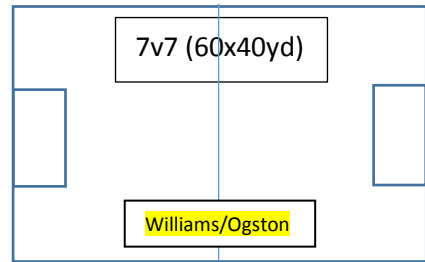

Speen Layout version 2

- 4 x 5v5 pitches
- 1 x 7v7 pitch
- 1 x 9v9 pitch
- 12 teams