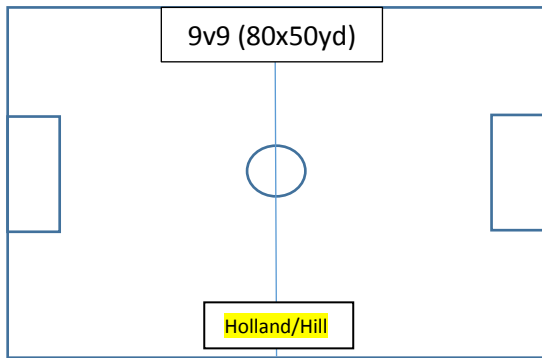

Speen Layout version 2

- 4 x 5v5 pitches
- 1 x 7v7 pitch
- 1 x 9v9 pitch
- 12 teams